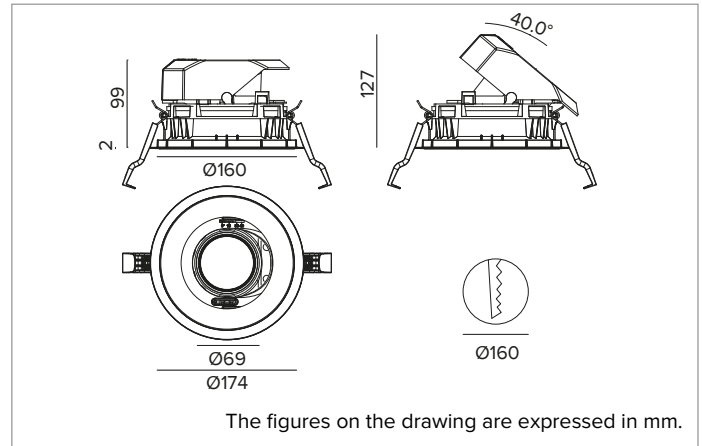

SOURCE

High efficiency Chip on Board LED Ra90. Ra80 on request.

Energy efficiency class: F

Nominal power: 12W

Nominal flux: 1221lm

Colour rendering index: 90

Rf: 90

Rg: 98

CCT nominal: 4000K

Lifetime (L80/B10): >50000h tq +25°C

ILLUMINOTECHNICAL CHARACTERISTICS

NSP - precision optics with a black silicone cut off ring. Version with a convex faceted highly reflective anodised aluminium reflector and a holographic diffusion filter. UGR<19 (EN 12464-1).

Optic: REFLECTOR

Beam angles: NSP

Optical efficiency: 79%

Fixture flux: 961lm

Luminous efficacy: 68lm/W

Photobiological safety: Compliant with RG1 low risk group

MECHANICAL CHARACTERISTICS

Die-cast white painted anodised aluminium body and dissipator. White colour cover. The optical unit can be adjusted up to 40° on the vertical plane with a mechanical beam locking system and a graduated scale, and 358° on the horizontal plane. Trim version with an integrated white ring.

Colour and finish: Plaster white

Weight: 1.05Kg

Version: TRIM

Degree of protection: IP20 for recessed part

Degree of protection: IP40 for exposed part

ELECTRICAL CHARACTERISTICS

Integrated electronic ON-OFF driver. Luminaire compliant with EN 60598-2-22 for power supply from a centralised emergency system CPSS (Central Power Supply System), not incorporated in the luminaire - high risk areas excluded. The default power and flux are 100% in AC and 100% in DC.

Fixture Power: 14W

Power supply: 220-240Vac 50/60Hz

Insulation Class: CLASS 2

Type of driver / Control: ON-OFF

Driver included: YES

Class F: YES

SAFE FLICKER: PstLM=<1 and SVM=<0.4 (IEC TR 61547-1 and IEC TR 63158), to ensure a more comfortable and safe light

Ambient temperature: 0°C / +25°C

INSTALLATION

Quick tool-free mounting system for false ceiling installation from 0.5 to 30mm.

NOTES

110-277Vac version available on request.

WARRANTY

5 years.

WARNING

Luminaire designed for disposal/recycling at end-of-life. Replaceable (LED only) light source by a professional. Replaceable control gear by a professional.

Due to the technological evolution of the electronic components, the data provided may be updated, and as such, confirmation must be requested during the order process.

Luminous flux and power supply have +/-10% tolerances with respect to the indicated value. tq +25°C (CIE 121).

We reserve the right to make technical changes.

Targetti Sankey S.r.l.
Via Pratese, 164
50145 Firenze - Italy
Tel: +39 055 37911
targetti.com
targetti@targetti.com

CCIAA Firenze
Share Capital:
€ 500.000,00
VAT N. (IT):
01537660480
R.E.A: FI-275656

TARGETTI