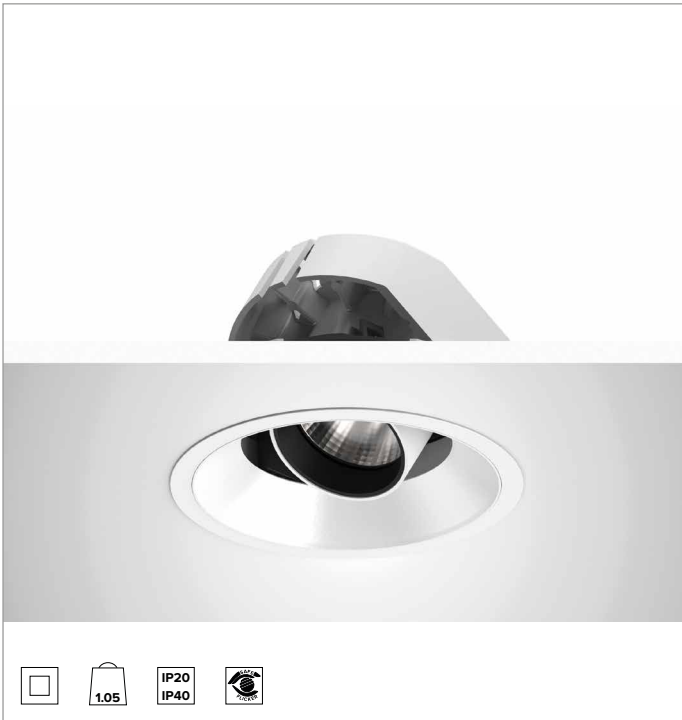

1T8581EL | CTEVO ARCHITECTURAL 160

Adjustable recessed LED projector in a trim version

		4000K	H(m)	D(m)	Emax(lx)	
		Ra90		10°		
		Fixture Power	14W	1	0.18	17661
		Source Flux	1221lm	2	0.35	4415
		Fixture Flux	961lm	3	0.53	1962
		Efficacy	68lm/W	4	0.70	1104
TS1371	Imax=14464cd/klm	Imax	17661cd	5	0.88	706

CCT nominal: 4000K

Lifetime (L80/B10): >50000h tq +25°C

ILLUMINOTECHNICAL CHARACTERISTICS

NSP - precision optics with a black silicone cut off ring. Version with a convex faceted highly reflective anodised aluminium reflector and a holographic diffusion filter. UGR<19 (EN 12464-1).

Optic: REFLECTOR

Beam angles: NSP

Optical efficiency: 79%

Fixture flux: 961lm

Luminous efficacy: 68lm/W

Photobiological safety: Compliant with RG1 low risk group

MECHANICAL CHARACTERISTICS

Die-cast white painted anodised aluminium body and dissipator. White colour cover. The optical unit can be adjusted up to 40° on the vertical plane with a mechanical beam locking system and a graduated scale, and 358° on the horizontal plane. Trim version with an integrated white ring.

Colour and finish: Plaster white

Weight: 1.05Kg

Version: TRIM

Degree of protection: IP20 for recessed part

Degree of protection: IP40 for exposed part

ELECTRICAL CHARACTERISTICS

Integrated electronic ON-OFF driver. Luminaire compliant with EN 60598-2-22 for power supply from a centralised emergency system CPSS (Central Power Supply System), not incorporated in the luminaire - high risk areas excluded. The default power and flux are 100% in AC and 100% in DC.